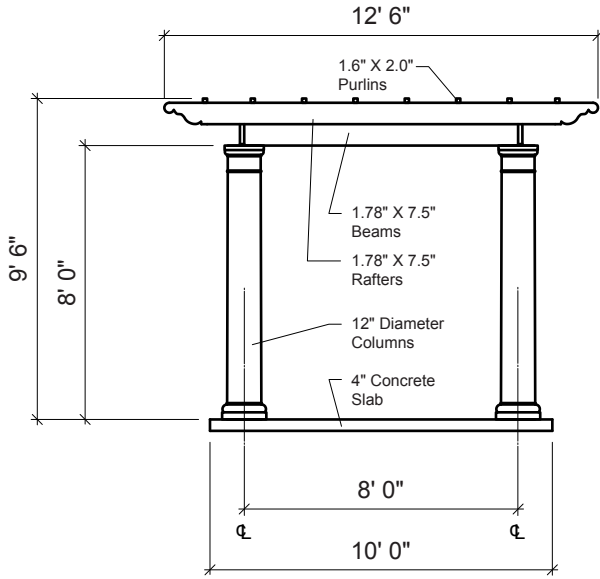

## 12' X 12' Arbor

Columns on center: 8' x 8'  
 Overhead coverage: 12' 6" x 12' 6"  
 Minimum pad size  
 (recommended): 10' x 10'

All hardware is manufactured from aluminum or stainless steel.

|        |                |         |         |         |         |         |
|--------|----------------|---------|---------|---------|---------|---------|
| 4 X 11 | <b>12 X 12</b> | 12 X 14 | 12 X 16 | 14 X 14 | 16 X 16 | 16 X 20 |
|--------|----------------|---------|---------|---------|---------|---------|