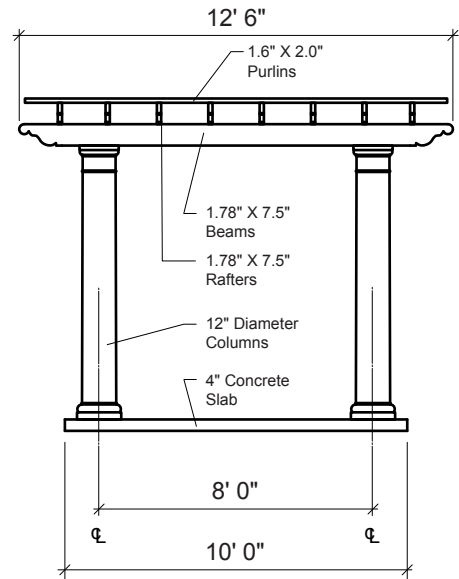

## 12' X 12' Arbor

Columns on center: 8' x 8'  
 Overhead coverage: 12' 6" x 12' 6"  
 Minimum pad size  
 (recommended): 10' x 10'

All hardware is manufactured from aluminum or stainless steel.

|        |                |         |         |         |         |         |
|--------|----------------|---------|---------|---------|---------|---------|
| 4 X 11 | <b>12 X 12</b> | 12 X 14 | 12 X 16 | 14 X 14 | 16 X 16 | 16 X 20 |
|--------|----------------|---------|---------|---------|---------|---------|