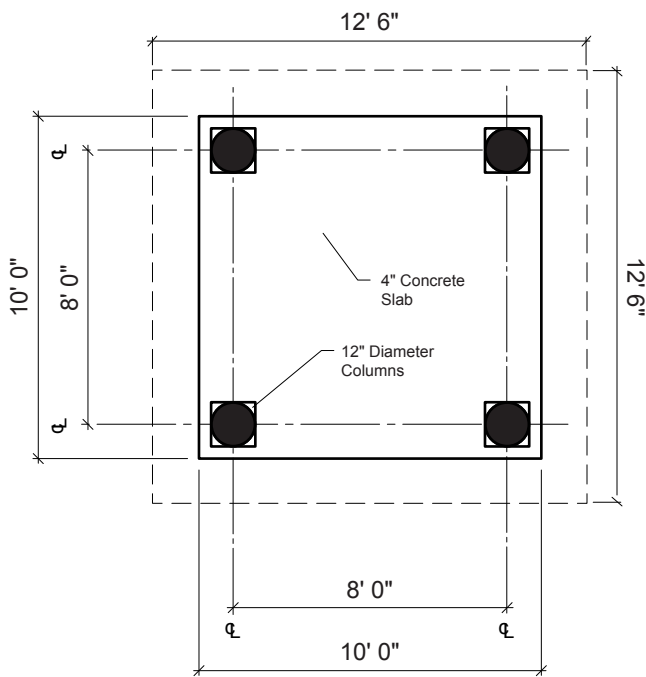

## 12' X 12' Arbor

Columns on center: 8' x 8'  
 Overhead coverage: 12' 6" x 12' 6"  
 Minimum pad size  
 (recommended): 10' x 10'

All hardware is manufactured from aluminum or stainless steel.

|        |                |         |         |         |         |         |
|--------|----------------|---------|---------|---------|---------|---------|
| 4 X 11 | <b>12 X 12</b> | 12 X 14 | 12 X 16 | 14 X 14 | 16 X 16 | 16 X 20 |
|--------|----------------|---------|---------|---------|---------|---------|