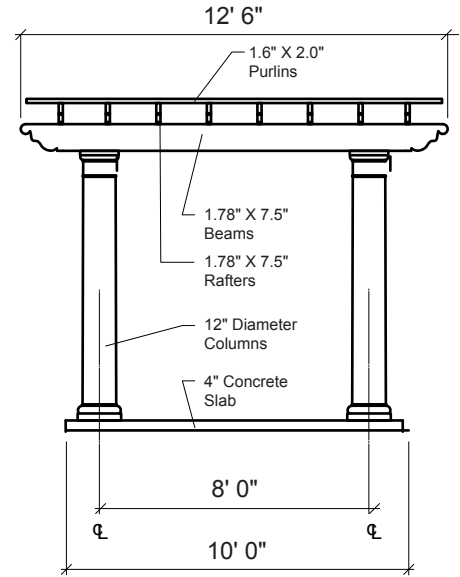

ARBORTECT

Affordable Classic Structures for Outdoor Living

12' X 16' Arbor

Columns on center: 8' x 12'
Overhead coverage: 12' 6" x 16' 6"
Minimum pad size
(recommended): 10' x 14'

All hardware is manufactured from aluminum or stainless steel.

4 X 11	12 X 12	12 X 14	12 X 16	14 X 14	16 X 16	16 X 20
--------	---------	---------	---------	---------	---------	---------