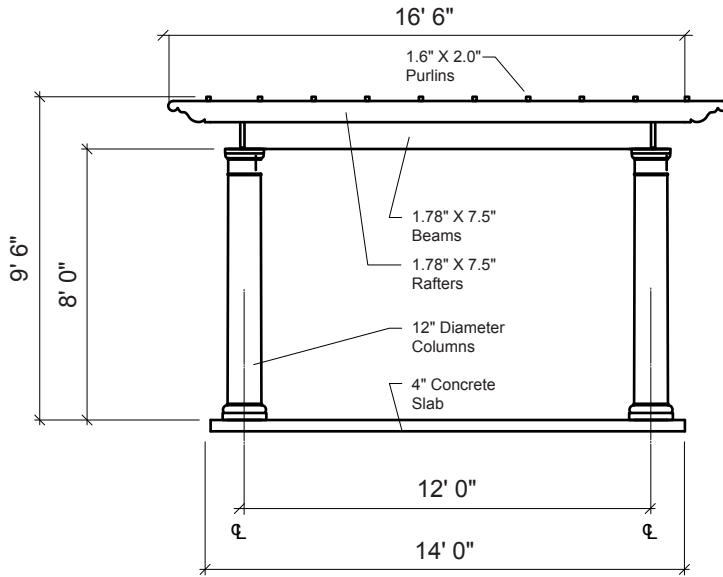

ARBORTECT

Affordable Classic Structures for Outdoor Living

12' X 16' Arbor

Columns on center: 8' x 12'
Overhead coverage: 12' 6" x 16' 6"
Minimum pad size
(recommended): 10' x 14'

All hardware is manufactured from aluminum or stainless steel.

4 X 11	12 X 12	12 X 14	12 X 16	14 X 14	16 X 16	16 X 20
--------	---------	---------	---------	---------	---------	---------