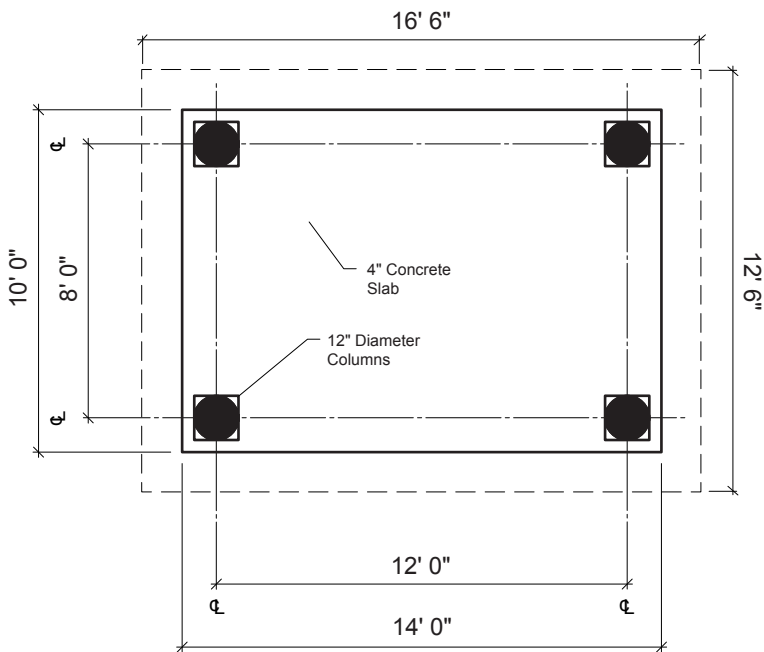

ARBORTECT

Affordable Classic Structures for Outdoor Living

12' X 16' Arbor

Columns on center: 8' x 12'
Overhead coverage: 12' 6" x 16' 6"
Minimum pad size
(recommended): 10' x 14'

All hardware is manufactured from aluminum or stainless steel.

4 X 11	12 X 12	12 X 14	12 X 16	14 X 14	16 X 16	16 X 20
--------	---------	---------	---------	---------	---------	---------