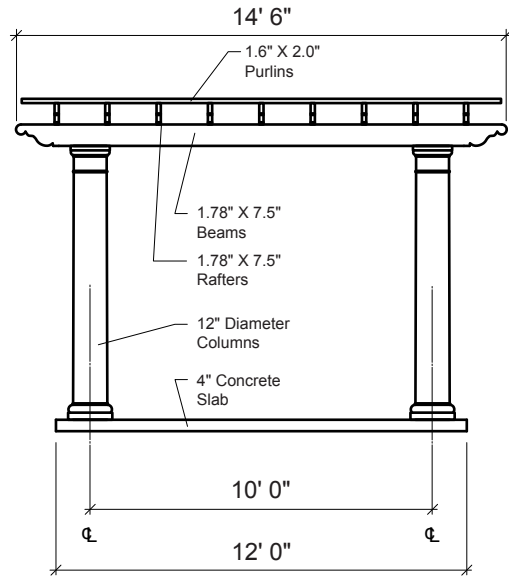

## 14' X 14' Arbor

Columns on center: 10' x 10'  
 Overhead coverage: 14' 6" x 14' 6"  
 Minimum pad size  
 (recommended): 12' x 12'

All hardware is manufactured from aluminum or stainless steel.

4 X 11	12 X 12	12 X 14	12 X 16	14 X 14	16 X 16	16 X 20
--------	---------	---------	---------	---------	---------	---------