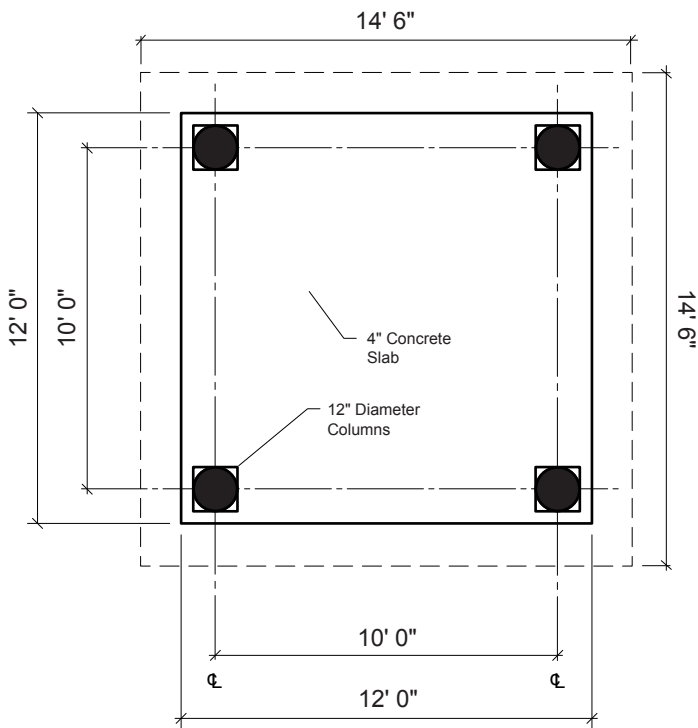

## 14' X 14' Arbor

Columns on center: 10' x 10'  
 Overhead coverage: 14' 6" x 14' 6"  
 Minimum pad size  
 (recommended): 12' x 12'

All hardware is manufactured from aluminum or stainless steel.

4 X 11	12 X 12	12 X 14	12 X 16	14 X 14	16 X 16	16 X 20
--------	---------	---------	---------	---------	---------	---------