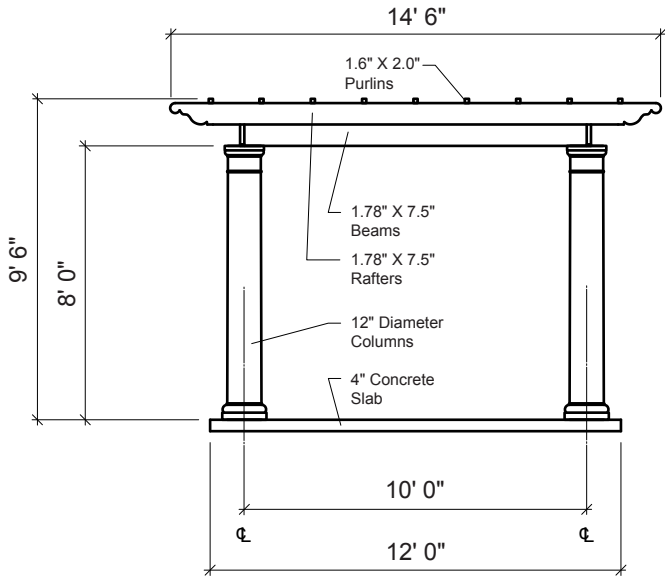

## 14' X 14' Arbor

Columns on center: 10' x 10'  
 Overhead coverage: 14' 6" x 14' 6"  
 Minimum pad size  
 (recommended): 12' x 12'

All hardware is manufactured from aluminum or stainless steel.

4 X 11	12 X 12	12 X 14	12 X 16	14 X 14	16 X 16	16 X 20
--------	---------	---------	---------	---------	---------	---------