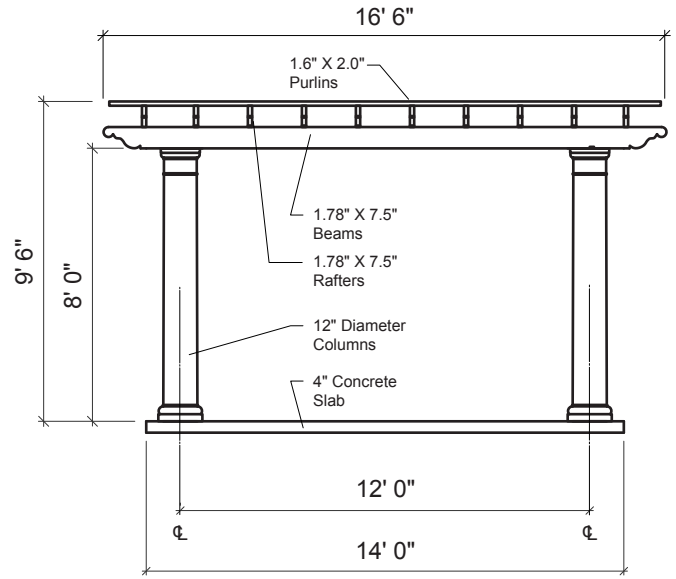

ARBORTECT

Affordable Classic Structures for Outdoor Living

16' X 16' Arbor

Columns on center: 12' x 12'
 Overhead coverage: 16' 6" x 16' 6"
 Minimum pad size
 (recommended): 14' x 14'

All hardware is manufactured from aluminum or stainless steel.

4 X 11	12 X 12	12 X 14	12 X 16	14 X 14	16 X 16	16 X 20
--------	---------	---------	---------	---------	---------	---------