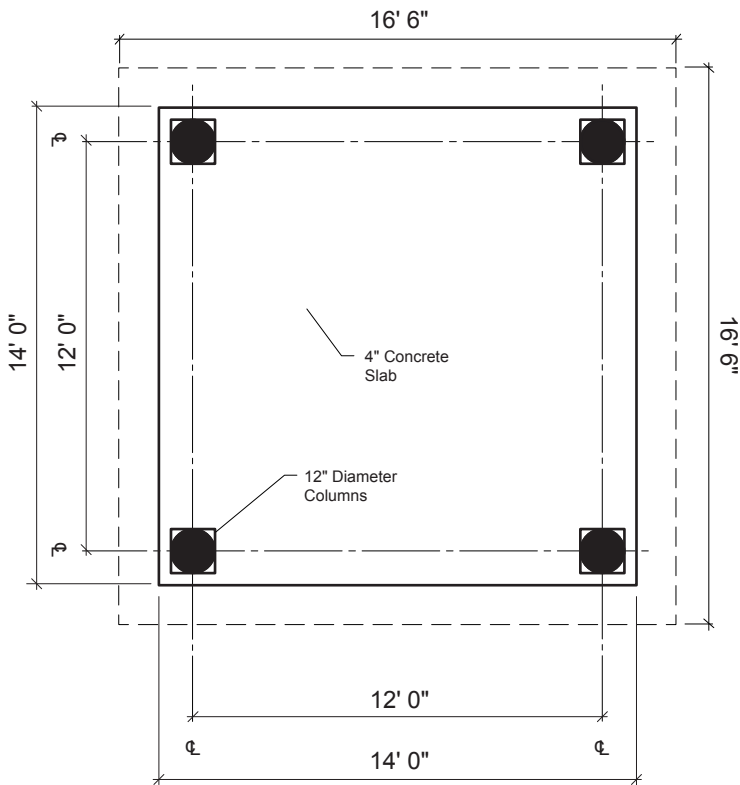

ARBORTECT

Affordable Classic Structures for Outdoor Living

16' X 16' Arbor

Columns on center: 12' x 12'
 Overhead coverage: 16' 6" x 16' 6"
 Minimum pad size
 (recommended): 14' x 14'

All hardware is manufactured from aluminum or stainless steel.

4 X 11	12 X 12	12 X 14	12 X 16	14 X 14	16 X 16	16 X 20
--------	---------	---------	---------	---------	---------	---------