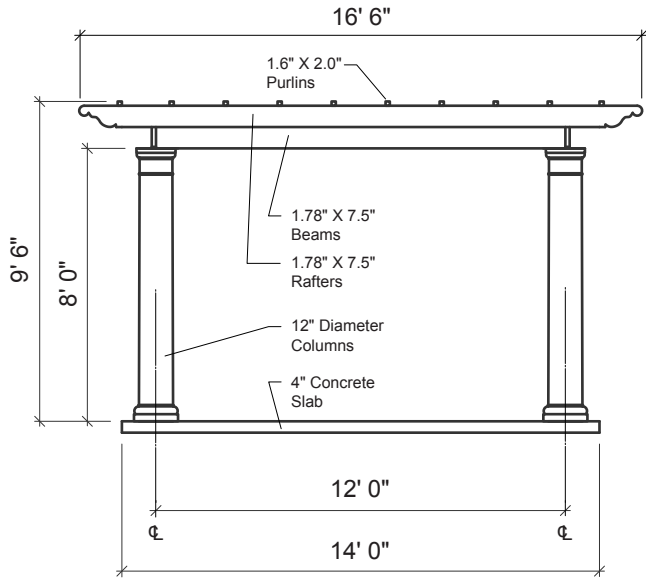

ARBORTECT

Affordable Classic Structures for Outdoor Living

16' X 16' Arbor

Columns on center: 12' x 12'
 Overhead coverage: 16' 6" x 16' 6"
 Minimum pad size
 (recommended): 14' x 14'

All hardware is manufactured from aluminum or stainless steel.

4 X 11	12 X 12	12 X 14	12 X 16	14 X 14	16 X 16	16 X 20
--------	---------	---------	---------	---------	---------	---------