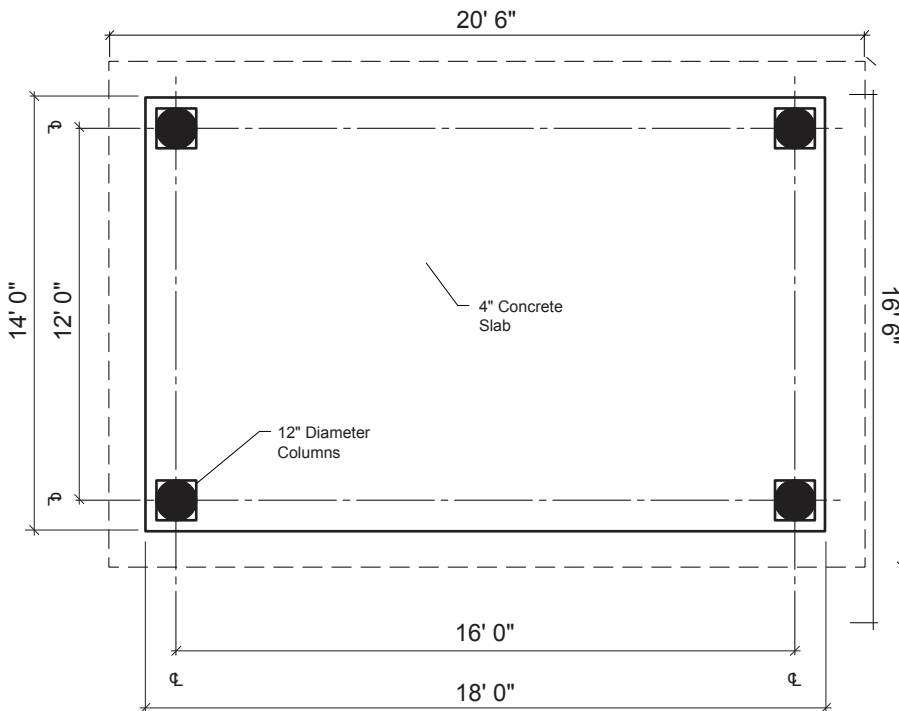

## 16' X 20' Arbor

Columns on center: 12' x 16'  
 Overhead coverage: 16' 6" x 20' 6"  
 Minimum pad size  
 (recommended): 14' x 18'

All hardware is manufactured from aluminum or stainless steel.

4 X 11	12 X 12	12 X 14	12 X 16	14 X 14	16 X 16	16 X 20
--------	---------	---------	---------	---------	---------	---------