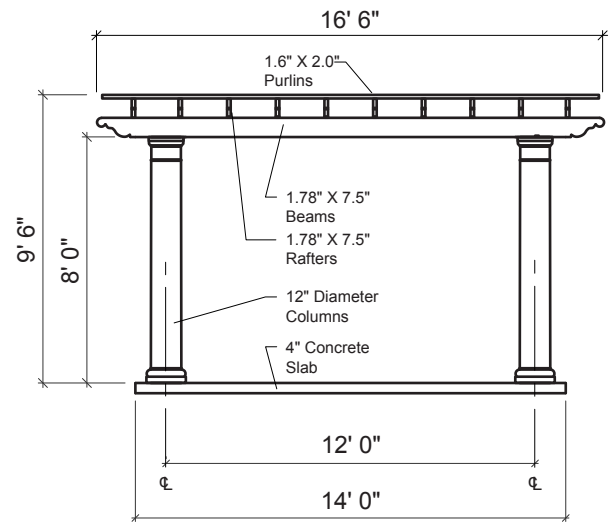

## 16' X 20' Arbor

Columns on center: 12' x 16'  
 Overhead coverage: 16' 6" x 20' 6"  
 Minimum pad size  
 (recommended): 14' x 18'

All hardware is manufactured from aluminum or stainless steel.

4 X 11	12 X 12	12 X 14	12 X 16	14 X 14	16 X 16	16 X 20
--------	---------	---------	---------	---------	---------	---------