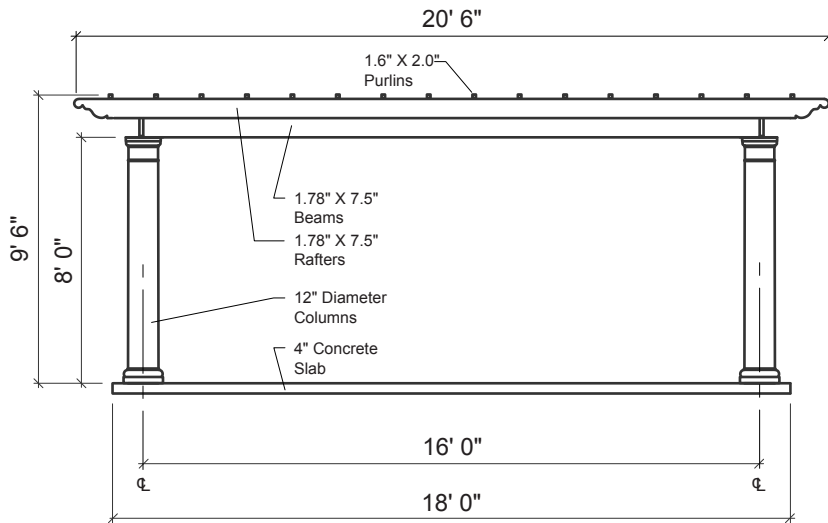

## 16' X 20' Arbor

Columns on center: 12' x 16'  
 Overhead coverage: 16' 6" x 20' 6"  
 Minimum pad size  
 (recommended): 14' x 18'

All hardware is manufactured from aluminum or stainless steel.

4 X 11	12 X 12	12 X 14	12 X 16	14 X 14	16 X 16	16 X 20
--------	---------	---------	---------	---------	---------	---------