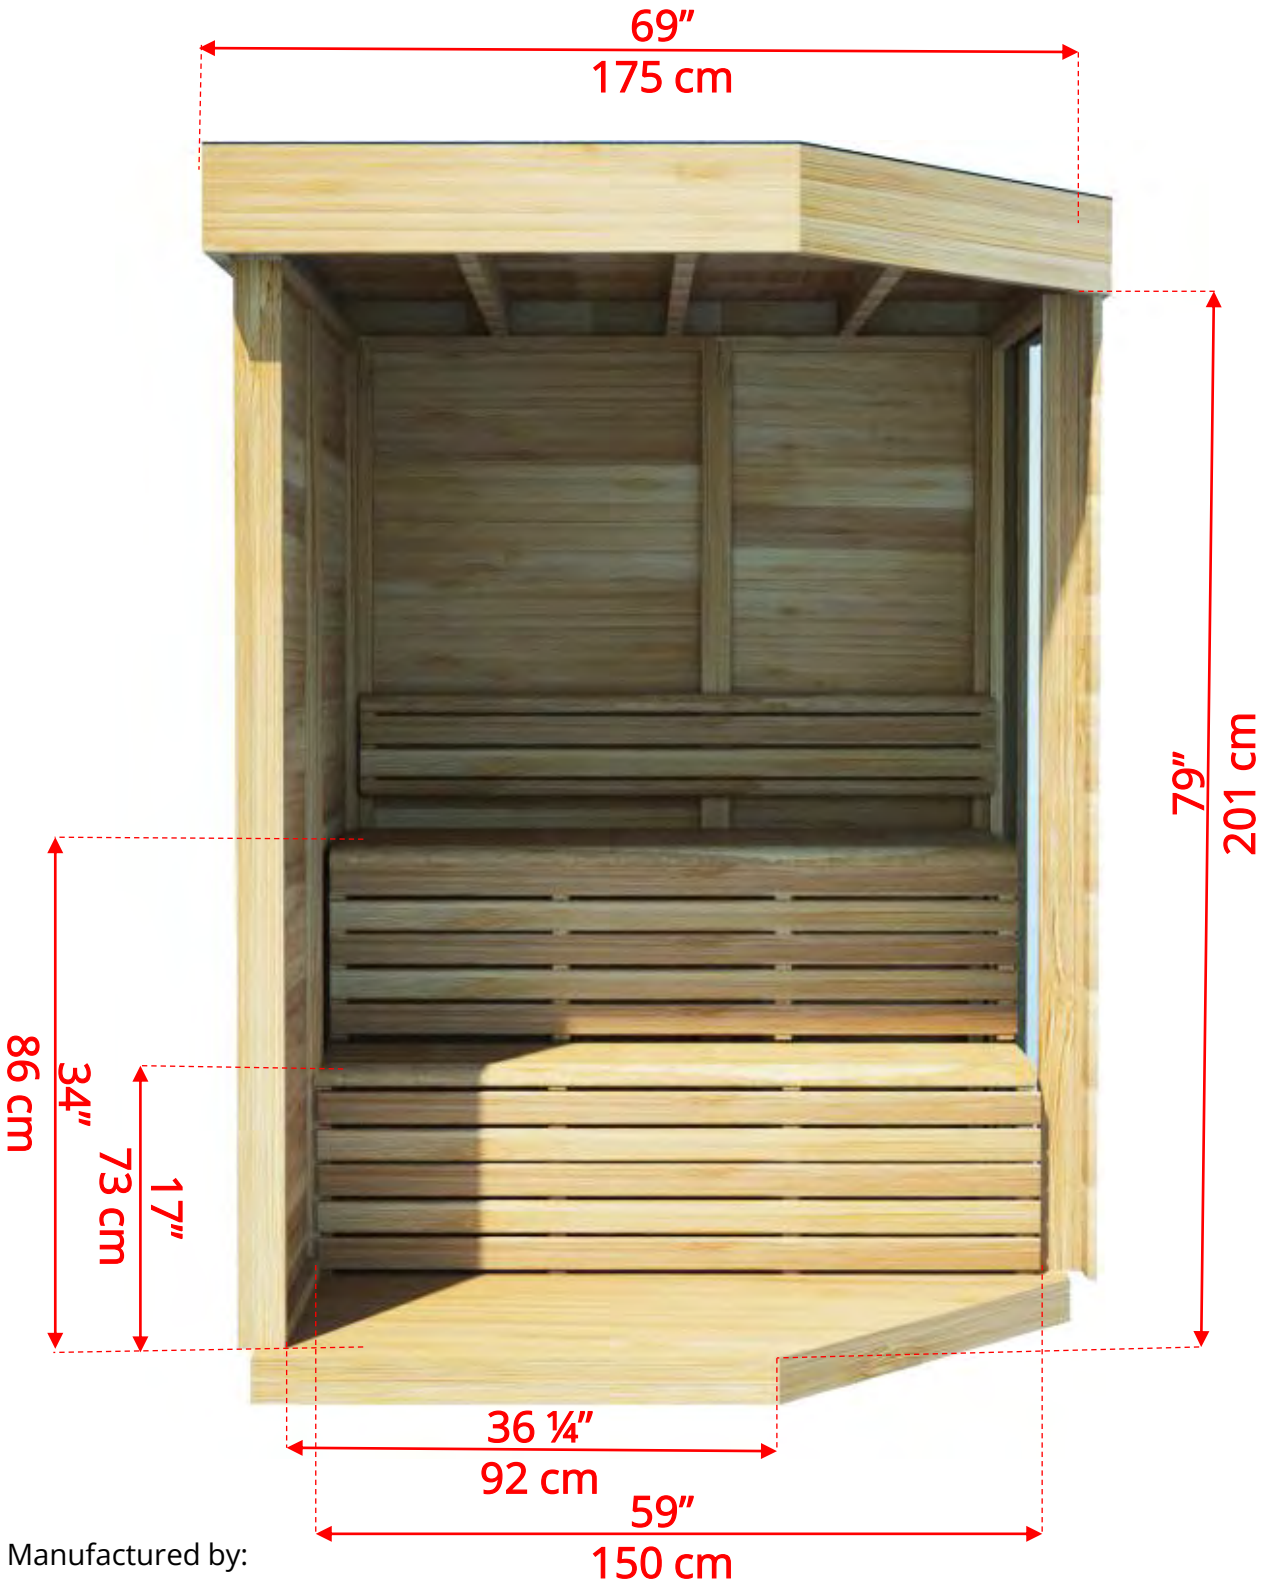

CC552 Outdoor Corner Pure Cube Sauna

Manufactured by:

CC552

Outdoor Corner Pure Cube Sauna

Manufactured by:

CC552

Outdoor Corner Pure Cube Sauna

Manufactured by:

CC552

Outdoor Corner Pure Cube Sauna

Manufactured by:

CC552 Outdoor Corner Pure Cube Sauna

Manufactured by:

CC552 Outdoor Corner Pure Cube Sauna

Floor Panel

Manufactured by: