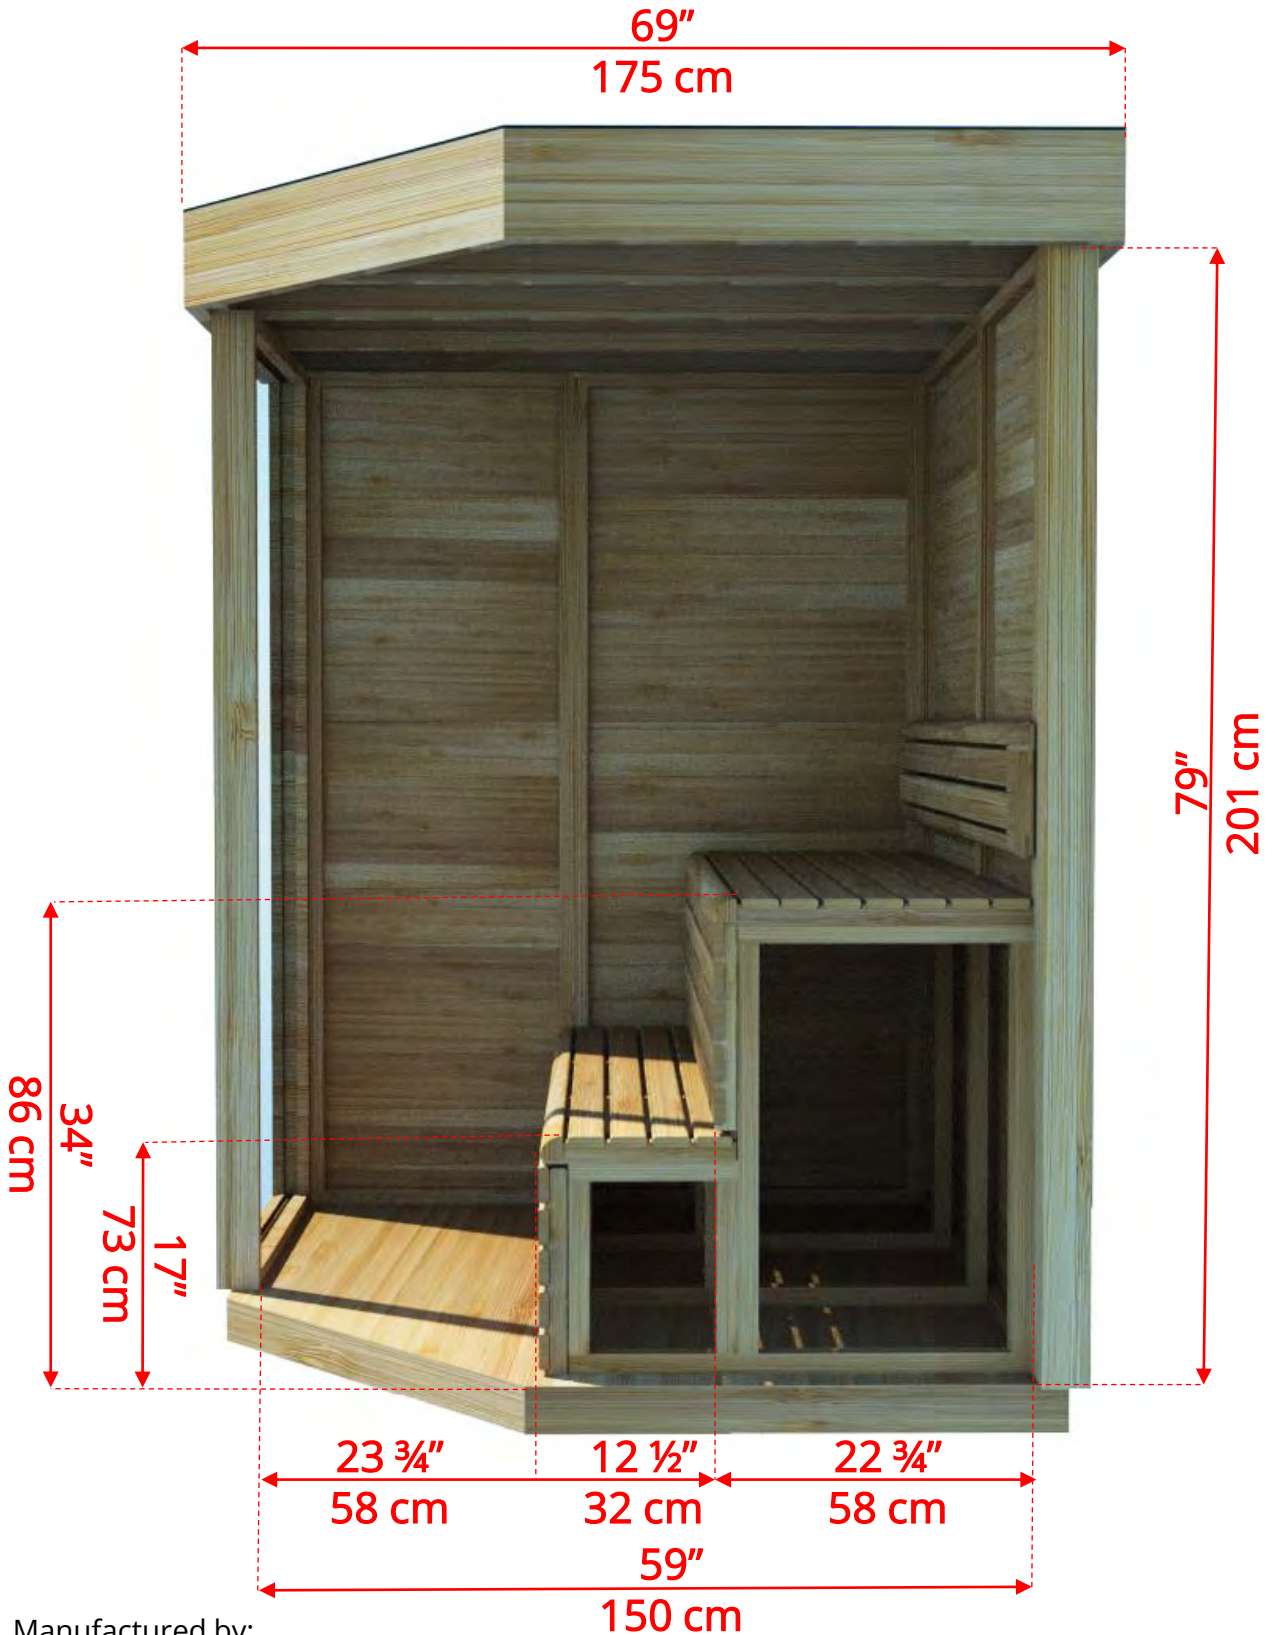

CC552 Outdoor Corner Pure Cube Sauna

Manufactured by:

CC552

Outdoor Corner Pure Cube Sauna

Manufactured by:

CC552

Outdoor Corner Pure Cube Sauna

Manufactured by:

CC552

Outdoor Corner Pure Cube Sauna

Manufactured by:

CC552 Outdoor Corner Pure Cube Sauna

Manufactured by:

CC552 Outdoor Corner Pure Cube Sauna

Floor Panel

Manufactured by: