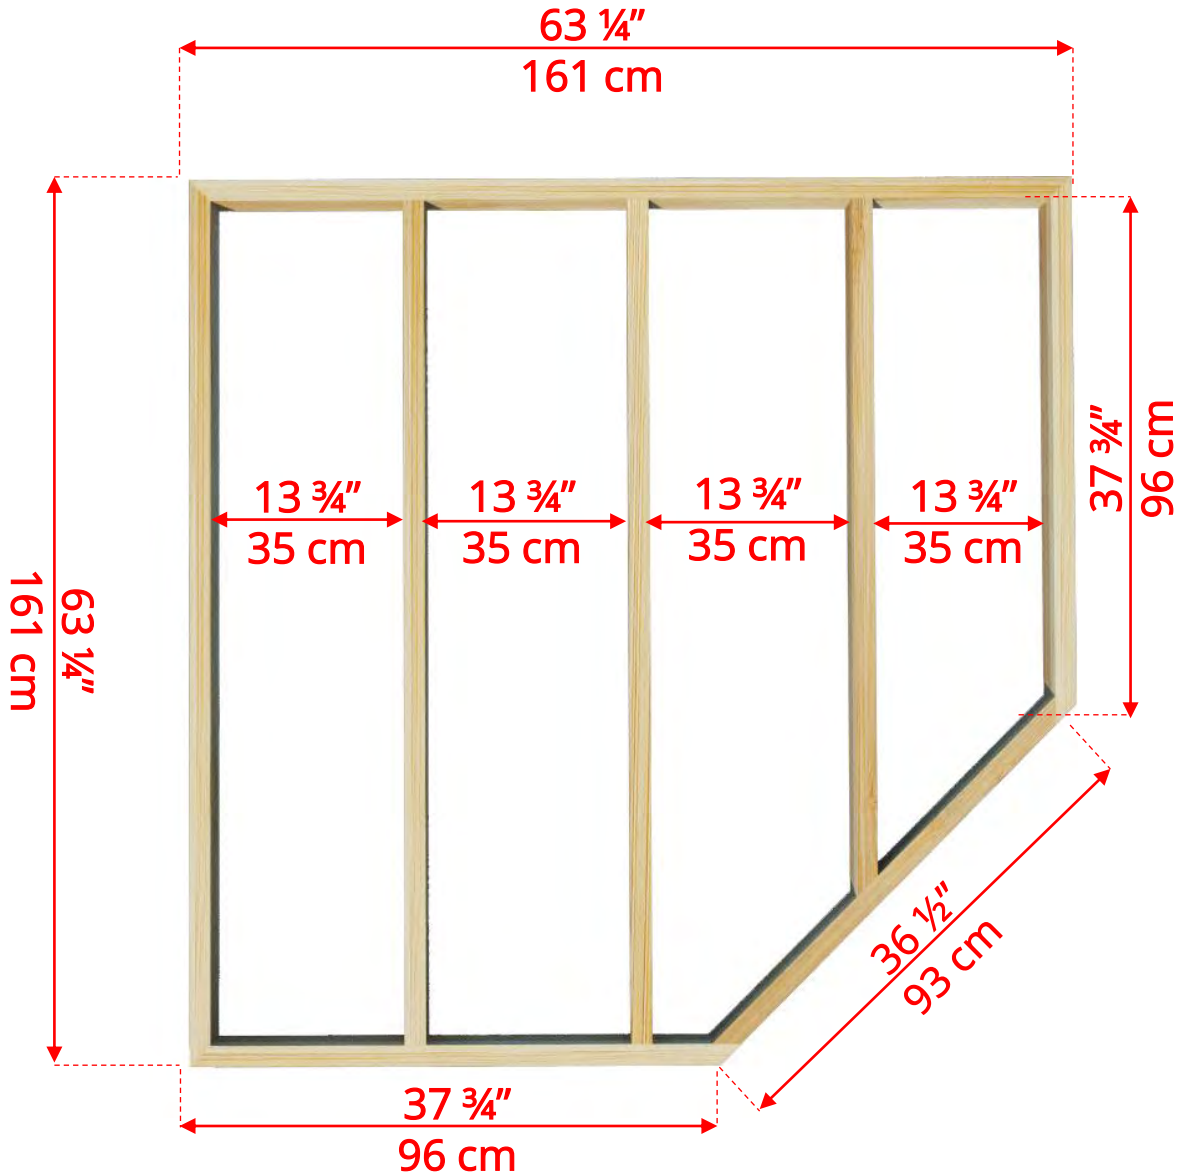

CC552

Outdoor Corner Pure Cube Sauna

Manufactured by:

CC552 Outdoor Corner Pure Cube Sauna

Manufactured by:

CC552 Outdoor Corner Pure Cube Sauna

Floor Panel

Manufactured by: