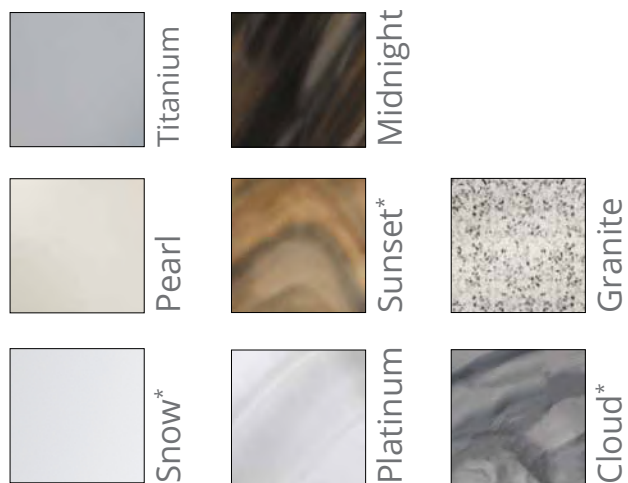

AVAILABLE COLORS

Interior & JetPaks

Standard Exterior

Premium Exterior**

Covers

Patio Performance™ Premium Spa Covers

These premium fabric covers are durable, energy efficient, UV and fade resistant, as well as up to 25% lighter than standard vinyl hot tub covers.