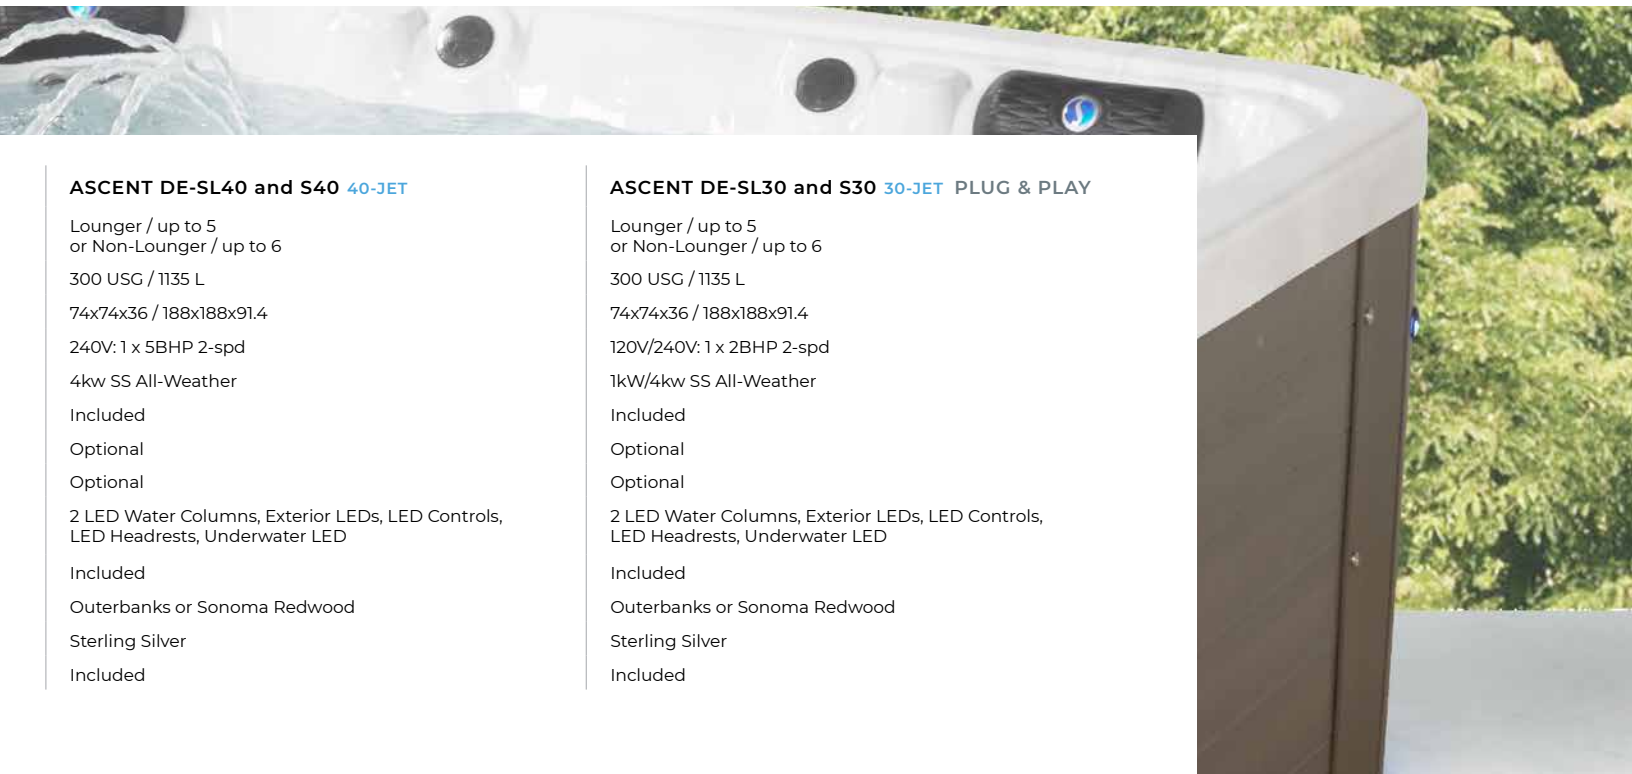

ASCENT DE-SL40 and S40 40-JET

Lounger / up to 5
or Non-Lounger / up to 6

300 USG / 1135 L

74x74x36 / 188x188x91.4

240V: 1 x 5BHP 2-spd

4kw SS All-Weather

Included

Optional

Optional

2 LED Water Columns, Exterior LEDs, LED Controls,
LED Headrests, Underwater LED

Included

Outerbanks or Sonoma Redwood

Sterling Silver

Included

ASCENT DE-SL30 and S30 30-JET PLUG & PLAY

Lounger / up to 5
or Non-Lounger / up to 6

300 USG / 1135 L

74x74x36 / 188x188x91.4

120V/240V: 1 x 2BHP 2-spd

1kW/4kw SS All-Weather

Included

Optional

Optional

2 LED Water Columns, Exterior LEDs, LED Controls,
LED Headrests, Underwater LED

Included

Outerbanks or Sonoma Redwood

Sterling Silver

Included