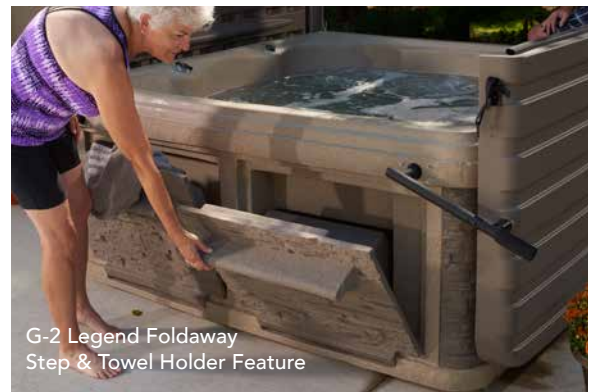

G-2 LEGEND SERIES

G-2 Legend Foldaway Step & Towel Holder Feature

Model / Jets	G-2 Legend Luxury 36-Jet <i>Step/Towel</i>	G-2 Legend 28-Jet <i>Step/Towel</i>
Seating	Lounger / up to 6	Lounger / up to 6
Spa Dim. in/cm.	74.5x74.5x32 / 189x189x81.2	74.5x74.5x32 / 189x189x81.2
Volume	300 USG / 1135 L	300 USG / 1135 L
Ozonator	Included	Included
Lighting	2 LED Water Columns + 8 LED Points + Underwater LED	2 LED Water Columns + 8 LED Points + Underwater LED
Pump / Electrical	5BHP / 240V	2BHP / 120/240V PLUG & PLAY
Heater	4kw SS All-Weather	1kw/4kw SS All-Weather
Unique Feature	Foldout Step/Towel Holder	Foldout Step/Towel Holder
Cover	Vinyl Soft Cover included	Vinyl Soft Cover included
Option:	• DURA-SHIELD® HardCover w/ ULTRASTRONG™ Assist	

G-2 Legend Colors

Cobblestone / Portobello Rock