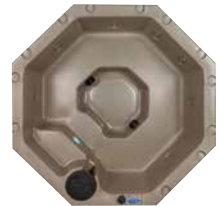

Classic and versatile softcover spas

Model / Jets	G-6 29-Jet	R-19 19-Jet	Antigua 20-Jet	Cyprus 14-Jet	Rio 11-Jet
Seating	Lounger / up to 5	Non-Lounger / up to 5	Non-Lounger / up to 6	Lounger / up to 4	Non-Lounger / up to 5
Spa Dim. in/cm.	84x84x34 / 213x213x86	75x32 / 190x81.2	80.5x34.5 / 204.5x88	71x61.5x29.5 / 180x156x75	70.25x29.5 / 181x75
Volume	310 USG	250 USG / 946 L	270 USG	216 USG	222 USG
Ozonator	Ready	Ready	Ready	Ready	Ready
Lighting	Underwater LED	Underwater LED	Underwater LED	Underwater LED	Underwater LED
Pump / Electrical	2BHP / 120/240V PLUG & PLAY	2BHP / 120/240V PLUG & PLAY	2BHP / 120/240V PLUG & PLAY	2BHP / 120/240V PLUG & PLAY	2BHP / 120/240V PLUG & PLAY
Heater	1kw/4kw SS All-Weather	1kw/4kw SS All-Weather	1kw/4kw SS All-Weather	1kw/4kw SS All-Weather	1kw/4kw SS All-Weather
Unique Feature	Cascade	Whirlpool Jet	Captain's Chair	Low-profile	Low-profile
Cover	Vinyl Soft Cover included	Vinyl Soft Cover included	Vinyl Soft Cover included	Vinyl Soft Cover included	Vinyl Soft Cover included
Option:	• Ozone • 11 LED Points of Light	• Ozone	• Ozone • Ice bucket/tray • Wood-look Wrap	• Ozone • Ice bucket/tray • Wood-look Wrap	• Ozone • Ice bucket/tray

Resin Colors

Not all models available in all colors.