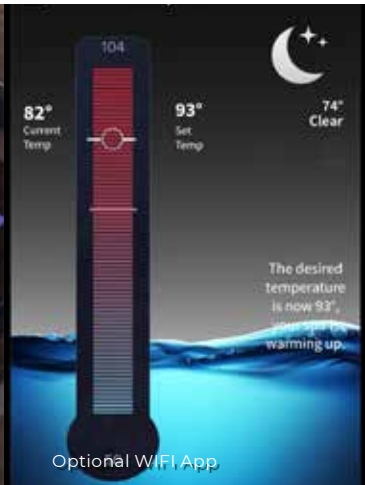

SpaTouch™ Full-Color Touchscreen

Optional WIFI App

Mocha Brown

STRONG SPAS' PATENTED
DURA-SHIELD® HARDCOVER
with ULTRA-STRONG® COVERLIFT SYSTEMS

Coastal Gray

SUMMIT DE-SL60

91 x 91 x 36"
480 USG
Lounger
Seats up to 6
240V