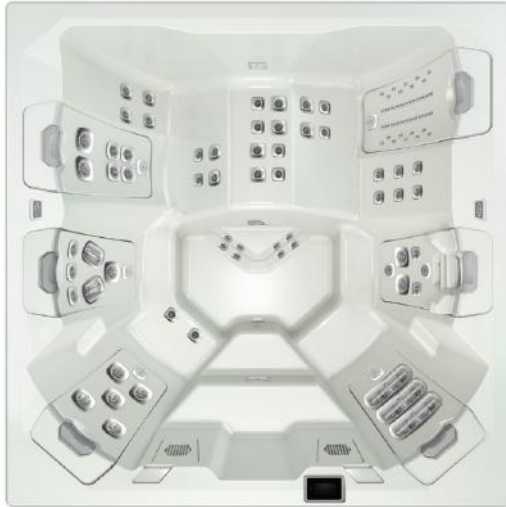

M9

Unmatched comfort, versatility, and capacity for families and maximum individual therapy

110" x 94" x 38"
2.31m x 2.31m x 0.94m

JetPaks - 7

Multi-Function Auxiliary Controls - 3

Dry Weight -
575 lbs/261 kg

Filled Weight -
4625 lbs/2098 kg

Water Capacity -
751 gal/2844 L

Therapy Pumps - 3

AcutheraJet

Alleviate

DeepRelief

FibroTherapy

Gyrossage

Lumbar

M8 Therapy, space, and versatility with a distinctive couple's lounge

94" x 94" x 38"
2.39m x 2.39m x 0.96m

JetPaks - 6

Multi-Function Auxiliary Controls - 2

Dry Weight -
455 lbs/206.4 kg

Filled Weight -
3126 lbs/1418 kg

Water Capacity -
625 gal/2367 L

Therapy Pumps - 3

M7 Open layout with premium Adirondack seats and distinctive love seat

91" x 91" x 37"
2.79m x 2.39m x 0.96m

JetPaks - 6

Multi-Function Auxiliary Controls - 1